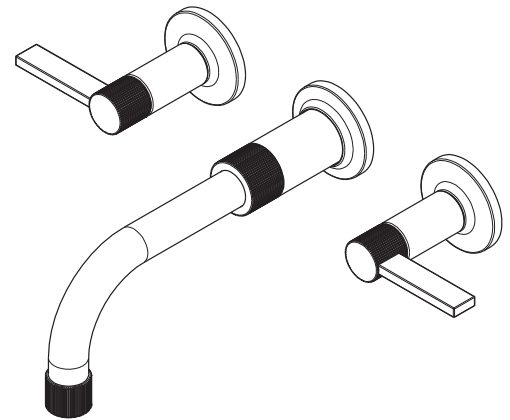

Wall-Mounted Lavatory Trim

3-3231

Features

- Solid brass construction
- 8.25" (21.0 cm) spout reach (wall-to-center)
- 1/2" NPT spout inlet fitting
- Rough valve incorporates a brass valve body assembly
- Rough valve incorporates quarter-turn washerless ceramic disc valve cartridges
- Intended for use with Newport Brass rough valve as specified (Required Accessory)
- ADA Compliant
- 1.2 GPM (4.5 LPM) Max

Colors / Finishes

- 10B: Oil Rubbed Bronze
- 15: Polished Nickel
- 15S: Satin Nickel - PVD
- 26: Polished Chrome
- Other: Refer to the Newport Brass catalog for additional color/finish options.

Specified Model

Required Accessory

System Element	Wall Lavatory Rough Valve
Description	2-Cartridge Assembly
Inlet/Outlet Size	1/2"
Part Number	1-532U
Image	

Product Specification Add "Color / Finish" suffix to Model number, below.

The Wall-Mounted Lavatory Faucet shall be made of solid brass construction. Wall-Mounted Lavatory Faucet shall incorporate lever handles and a 8.25" (21.0 cm) spout (wall-to-center) that incorporates a 1/2" NPT inlet fitting. Rough valve shall incorporate a brass valve body assembly and quarter-turn washerless ceramic disc valve cartridges. Wall-Mounted Lavatory Faucet shall be Newport Brass Model 3-3231/_____ and Newport Brass rough valve shall be 1-532U.