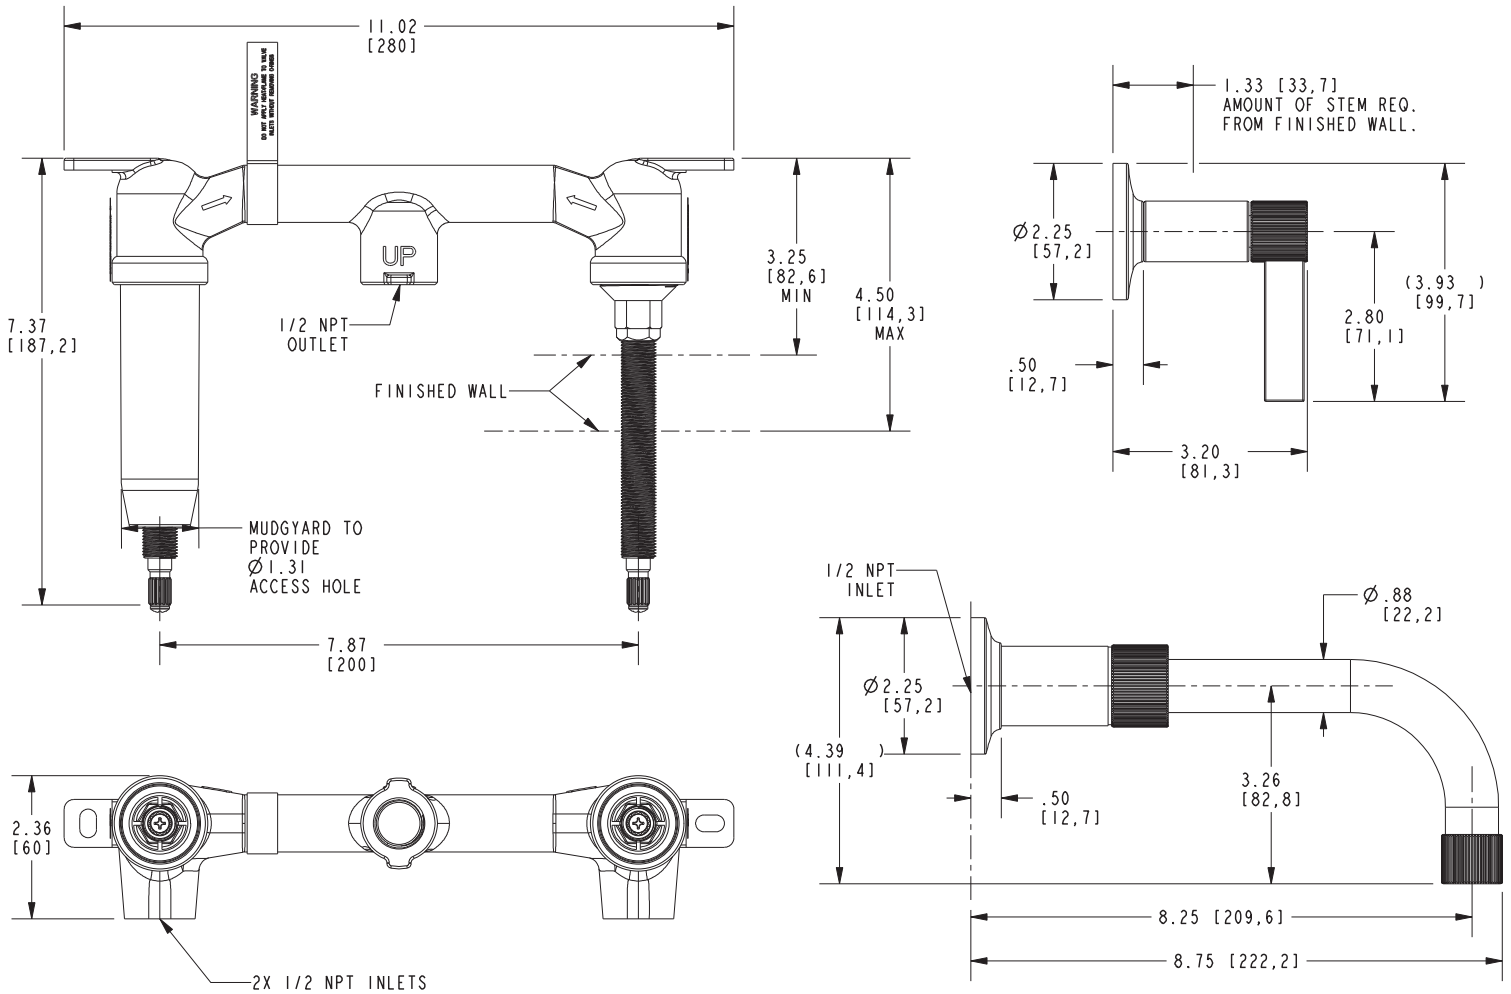

Wall-Mounted Lavatory Trim

3-3231

Features

- Solid brass construction
- 8.25" (21.0 cm) spout reach (wall-to-center)
- 1/2" NPT spout inlet fitting
- Rough valve incorporates a brass valve body assembly
- Rough valve incorporates quarter-turn washerless ceramic disc valve cartridges
- Intended for use with Newport Brass rough valve as specified (Required Accessory)
- ADA Compliant
- 1.2 GPM (4.5 LPM) Max

Required Accessory

System Element	Wall Lavatory Rough Valve
Description	2-Cartridge Assembly
Inlet/Outlet Size	1/2"
Part Number	1-532U
Image	

Product Specification Add "Color / Finish" suffix to Model number, below.

The Wall-Mounted Lavatory Faucet shall be made of solid brass construction. Wall-Mounted Lavatory Faucet shall incorporate lever handles and a 8.25" (21.0 cm) spout (wall-to-center) that incorporates a 1/2" NPT inlet fitting. Rough valve shall incorporate a brass valve body assembly and quarter-turn washerless ceramic disc valve cartridges. Wall-Mounted Lavatory Faucet shall be Newport Brass Model 3-3231/_____ and Newport Brass rough valve shall be 1-532U.

3-3231

Product Dimensions are provided for reference only. For specific product installation guidelines, please reference the Installation Instructions of the product being installed.

Pardees Wall-Mounted Tub Trim
3-3231