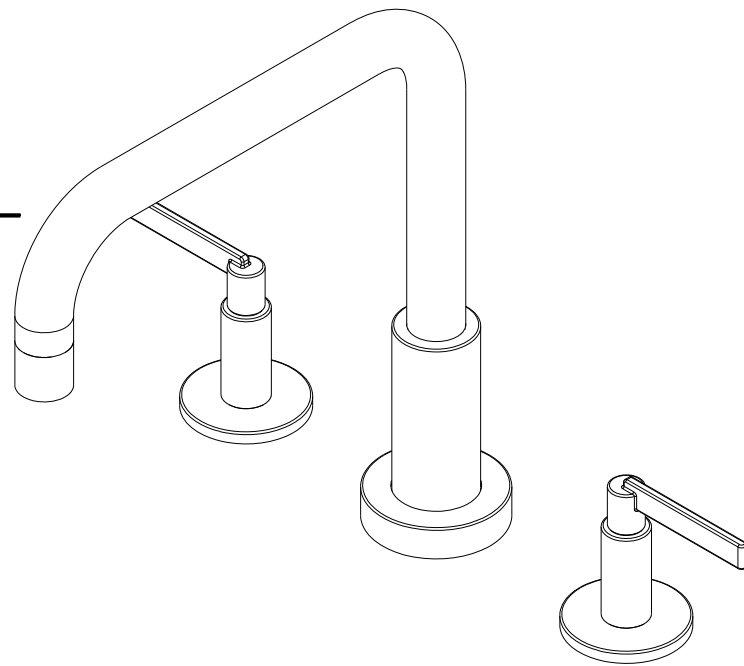

### ROMAN TUB DECK TRIM

## Features

Solid brass construction  
 6.50" (16.5 cm) spout height at outlet  
 8.25" (21.0 cm) spout reach (c-c)  
 Intended for use with Newport Brass rough valve kit (Required Accessory) which incorporates the following:  
 -Brass valve bodies and quick-connect spout fitting  
 -Quarter-turn washerless ceramic disc 3/4" valve cartridges  
 ADA Compliant

## ACCESSORY REQUIRED

<b>System Element</b>	Deck Rub Valve
<b>Description</b>	2-Valve Assembly With Quick Connect Spout Adapter
<b>Inlet/Outlet Size</b>	3/4"
<b>Part Number</b>	1-697
<b>Image</b>	