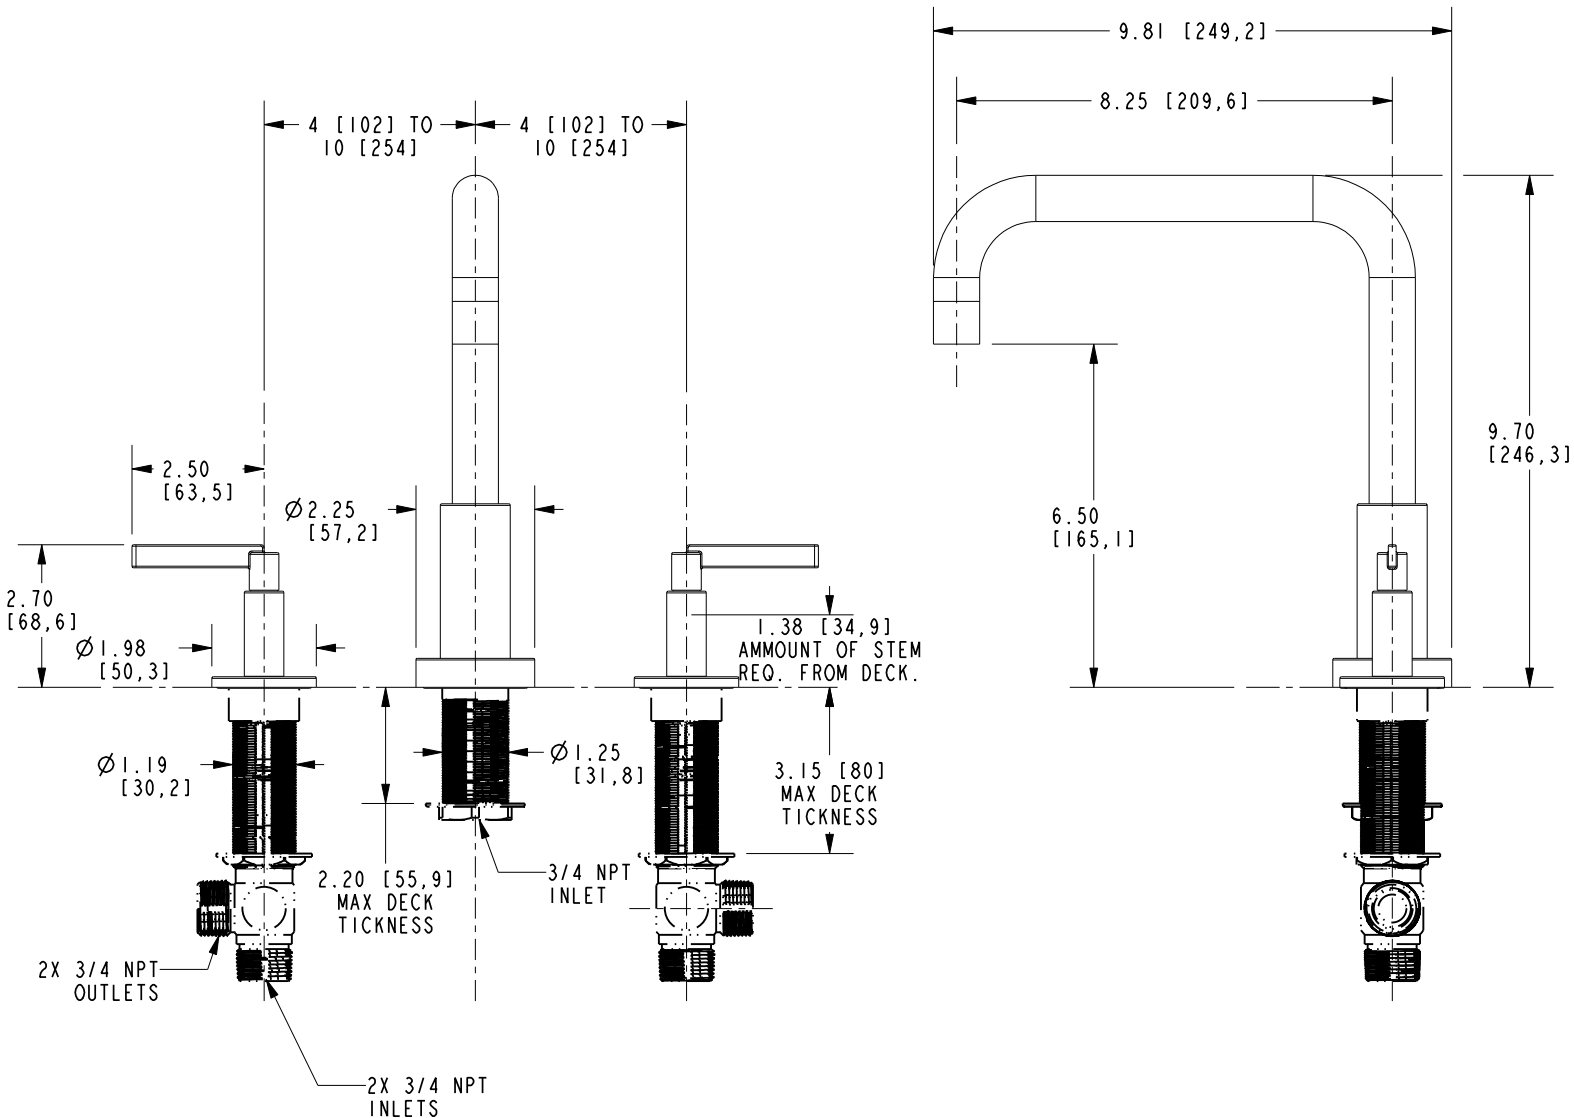

## Features

Solid brass construction  
 6.50" (16.5 cm) spout height at outlet  
 8.25" (21.0 cm) spout reach (c-c)  
 Intended for use with Newport Brass rough valve kit (Required Accessory) which incorporates the following:  
 -Brass valve bodies and quick-connect spout fitting  
 -Quarter-turn washerless ceramic disc 3/4" valve cartridges  
 ADA Compliant

## ACCESSORY REQUIRED

<b>System Element</b>	Deck Rub Valve
<b>Description</b>	2-Valve Assembly With Quick Connect Spout Adapter
<b>Inlet/Outlet Size</b>	3/4"
<b>Part Number</b>	1-697
<b>Image</b>	

## PRODUCT DIMENSIONS *(Units are in inches)*

Product Dimensions are provided for reference only. For specific product installation guidelines, please reference the Installation Instructions of the product being installed.