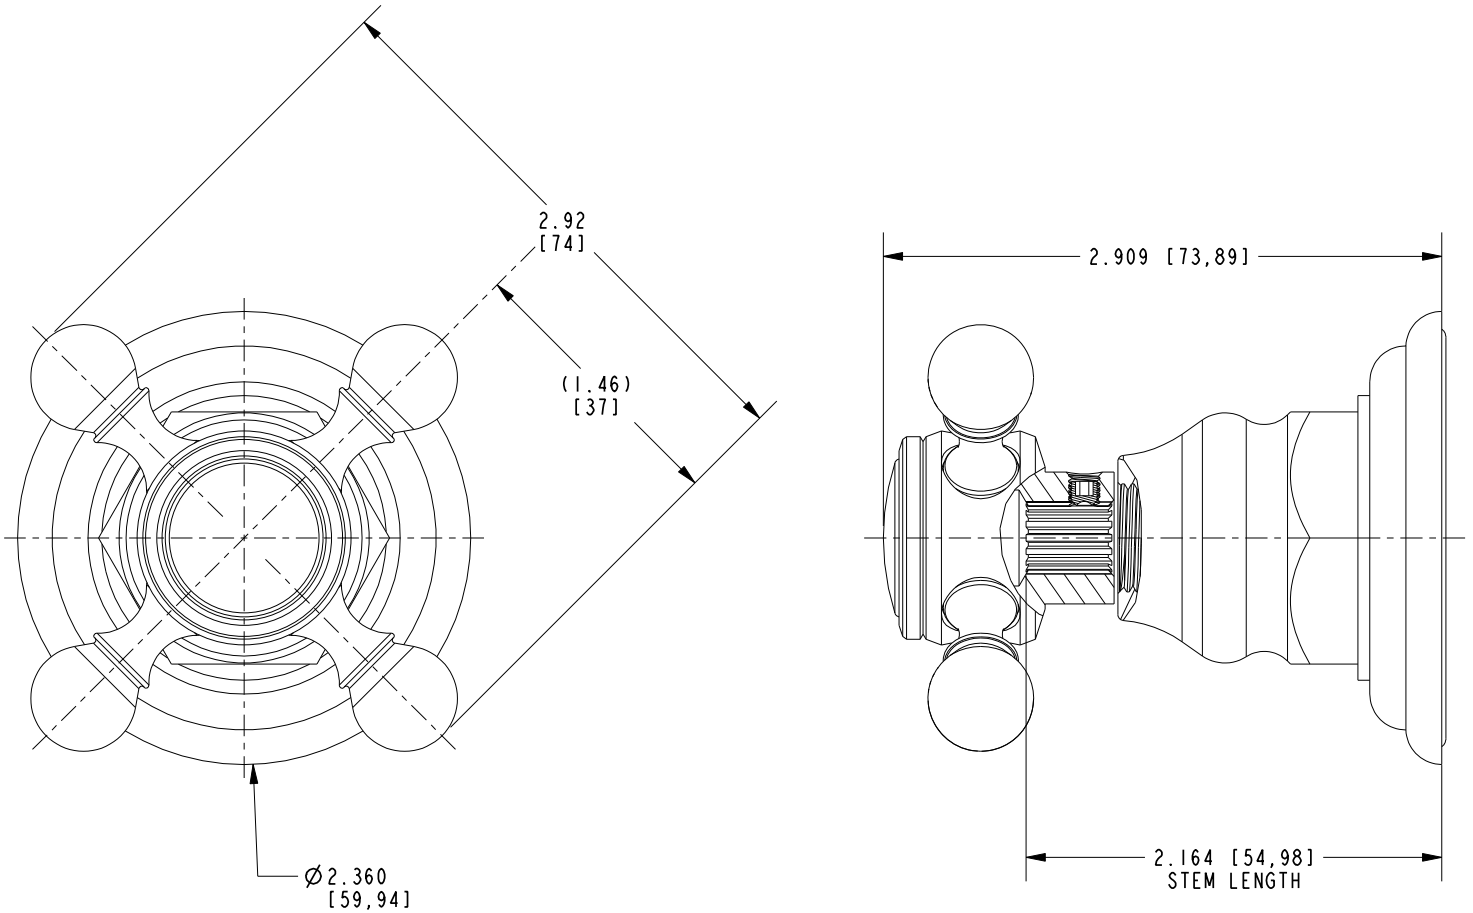

ALVESTON

Cross handle Trim

3-163B

Features

Solid brass construction
Cross Handle is ADA compliant when used with Newport Brass valves
Complements Complements Alveston product series
Intended for use with: Bidets - Balanced Pressure Shower - Roman Tub Faucets -
Shower Control Valves and Diverters - Wide Spread Faucets - Wall Mounted Faucets

Note: Also intended for use as a replacement Lever Handle Trim assembly for deck and wall-mounted faucets, tubs and bidets.

Codes / Standards Compliance

Meets or exceeds the following at date of manufacture:

All applicable US Federal and State material regulations

3-163B

PRODUCT DIMENSIONS *(Units are in inches)*

Product Dimensions are provided for reference only. For specific product installation guidelines, please reference the Installation Instructions of the product being installed.