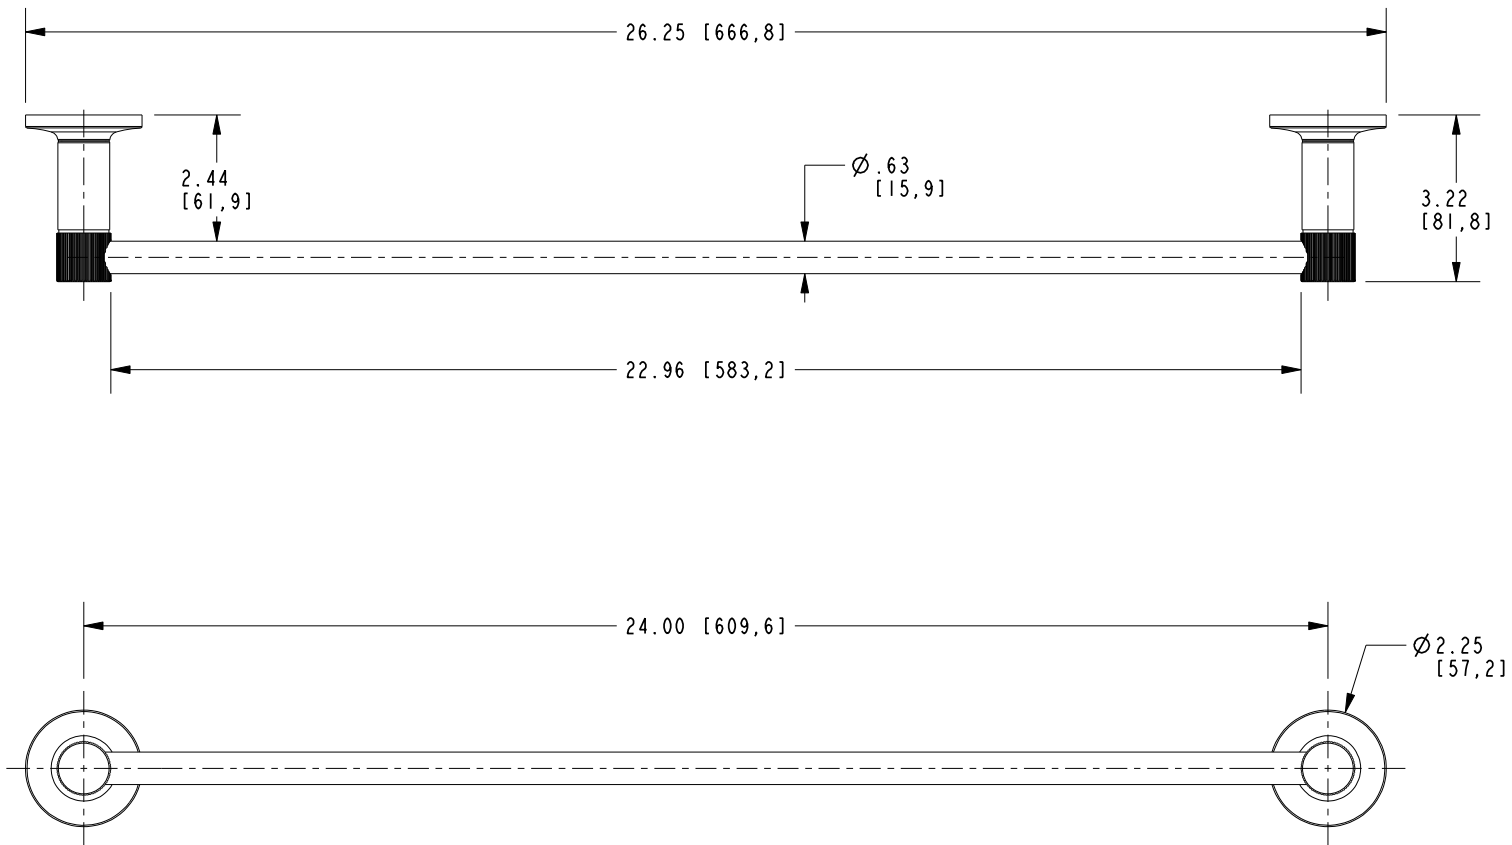

Features

Solid brass construction
Complements Pardees product series

3230-1250

Codes / Standards Compliance

Meets or exceeds the following at date of manufacture:

All applicable US Federal and State material regulations

3230-1250

PRODUCT DIMENSIONS *(Units are in inches)*

Product Dimensions are provided for reference only. For specific product installation guidelines, please reference the Installation Instructions of the product being installed.

24" TOWEL BAR
3230-1250

Page 2 of 2
EN- 4993
REVC

NEWPORT BRASS
Flawless Beauty. From Faucet to Finish.

t: 949.417.5207 | www.newportbrass.com
©2025 NewportBrass