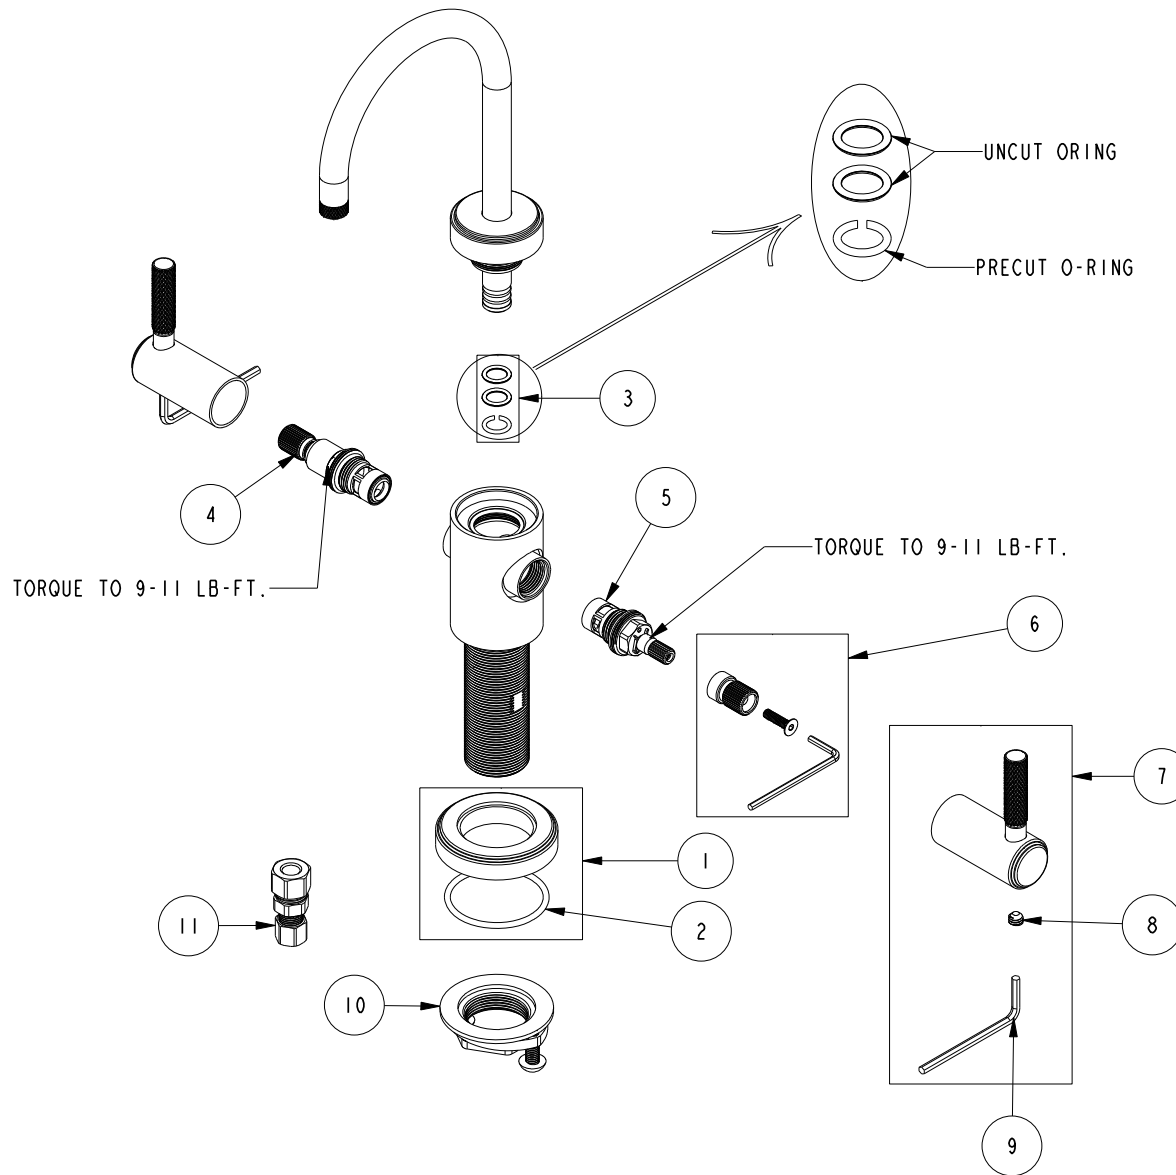

REPLACEMENT PARTS

ITEM	PT/ASSY	SPECIFY FINISH	DESCRIPTION
1	20-759	YES	ESCUTCHEON ASSY
2	91768		O-RING, #2-130, EP, 50 DURO - GREY
3	10-310		WATER DISPENSER SPOUT O-RING KIT
4	5-067		3/8 SELF CLOSING CART. ASM.
5	1-134		CARTR 3/8 HOT 1/4 TR
6	10-306		CARTRIDGE STEM ADAPTER KIT
7	20-758	YES	HANDLE ASSEMBLY
8	92017		SCRW, 1/4-20 X 3/16 SKT HD CUP PT SS
9	92422		HEX KEY, 1/8" ALLOY STEEL
10	1-393		1-1/8 18 UNEF MOUNTING KIT
11	92194		COUPLING, 3/8" X 1/4"

HOT & COLD WATER DISPENSER
3290-5603

REV K EN-5056 10/14/25

NEWPORT BRASS

t: 949.417.5207 | www.newportbrass.com