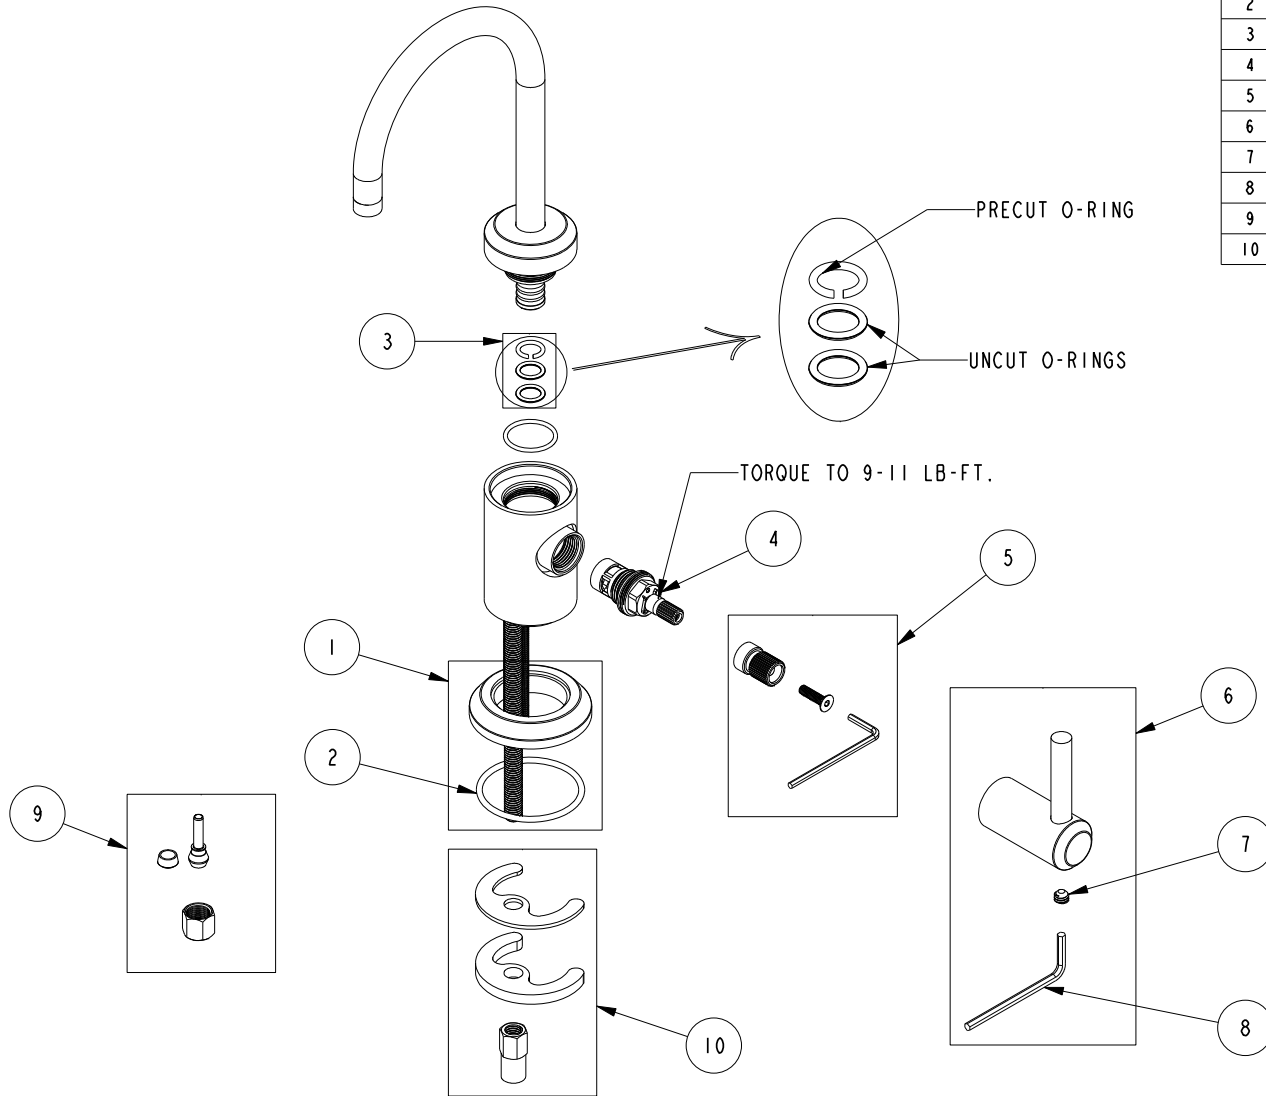

REPLACEMENT PARTS

ITEM	PT/ASSY	SPECIFY FINISH	DESCRIPTION
1	20-790	YES	ESCUTCHEON ASM
2	91772		O-RING, # 2-131, EP, 50 DURO - GREY
3	10-310		WATER DISPENSER SPOUT O-RING KIT
4	1-134		CARTR 3/8 HOT 1/4 TR
5	10-306		CARTRIDGE STEM ADAPTER KIT
6	20-791	YES	HANDLE LEVER ASM
7	92017		SCRW, 1/4-20 X 3/16 SKT HD CUP PT SS
8	92422		HEX KEY, 1/8" ALLOY STEEL
9	5-007		1/4 COMP KIT
10	1-491		SPOUT MOUNTING KIT

COLD WATER DISPENSER
3200-5623

REV P EN-5054 10/14/25

NEWPORT BRASS

t: 949.417.5207 | www.newportbrass.com