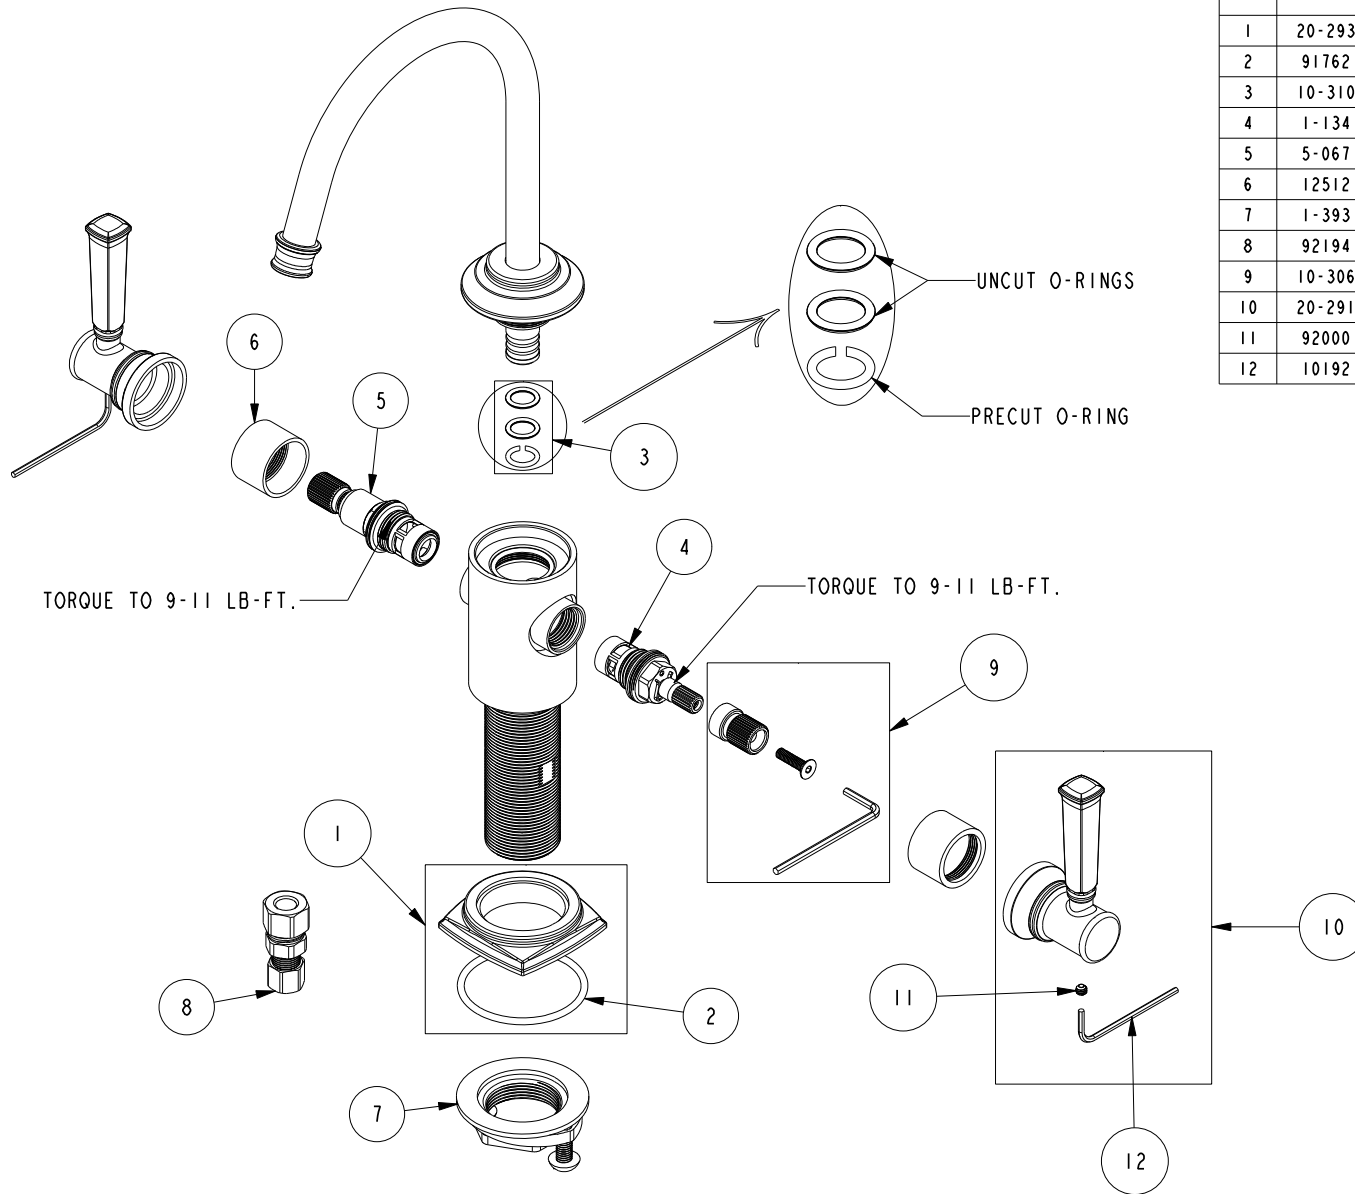

REPLACEMENT PARTS

ITEM	PT/ASSY	SPECIFY FINISH	DESCRIPTION
1	20-293	YES	ESCUTCHEON ASM
2	91762		O-RING, #2-132, EP, 50 DURO - GREY
3	10-310		WATER DISPENSER SPOUT O-RING KIT
4	1-134		CARTR 3/8 HOT 1/4 TR
5	5-067		3/8 SELF CLOSING CART. ASM.
6	12512	YES	BONNET
7	1-393		1-1/8 18 UNEF MOUNTING KIT
8	92194		COUPLING, 3/8" X 1/4"
9	10-306		CARTRIDGE STEM ADAPTER KIT
10	20-291	YES	HANDLE HUB ASM
11	92000		SCREW 8 - 32 X 1/8 SS
12	10192		HEX KEY TOOL, #8 5/64

HOT & COLD WATER DISPENSER
3160-5603

REV N EN-5056 10/14/25

NEWPORT BRASS

t: 949.417.5207 | www.newportbrass.com