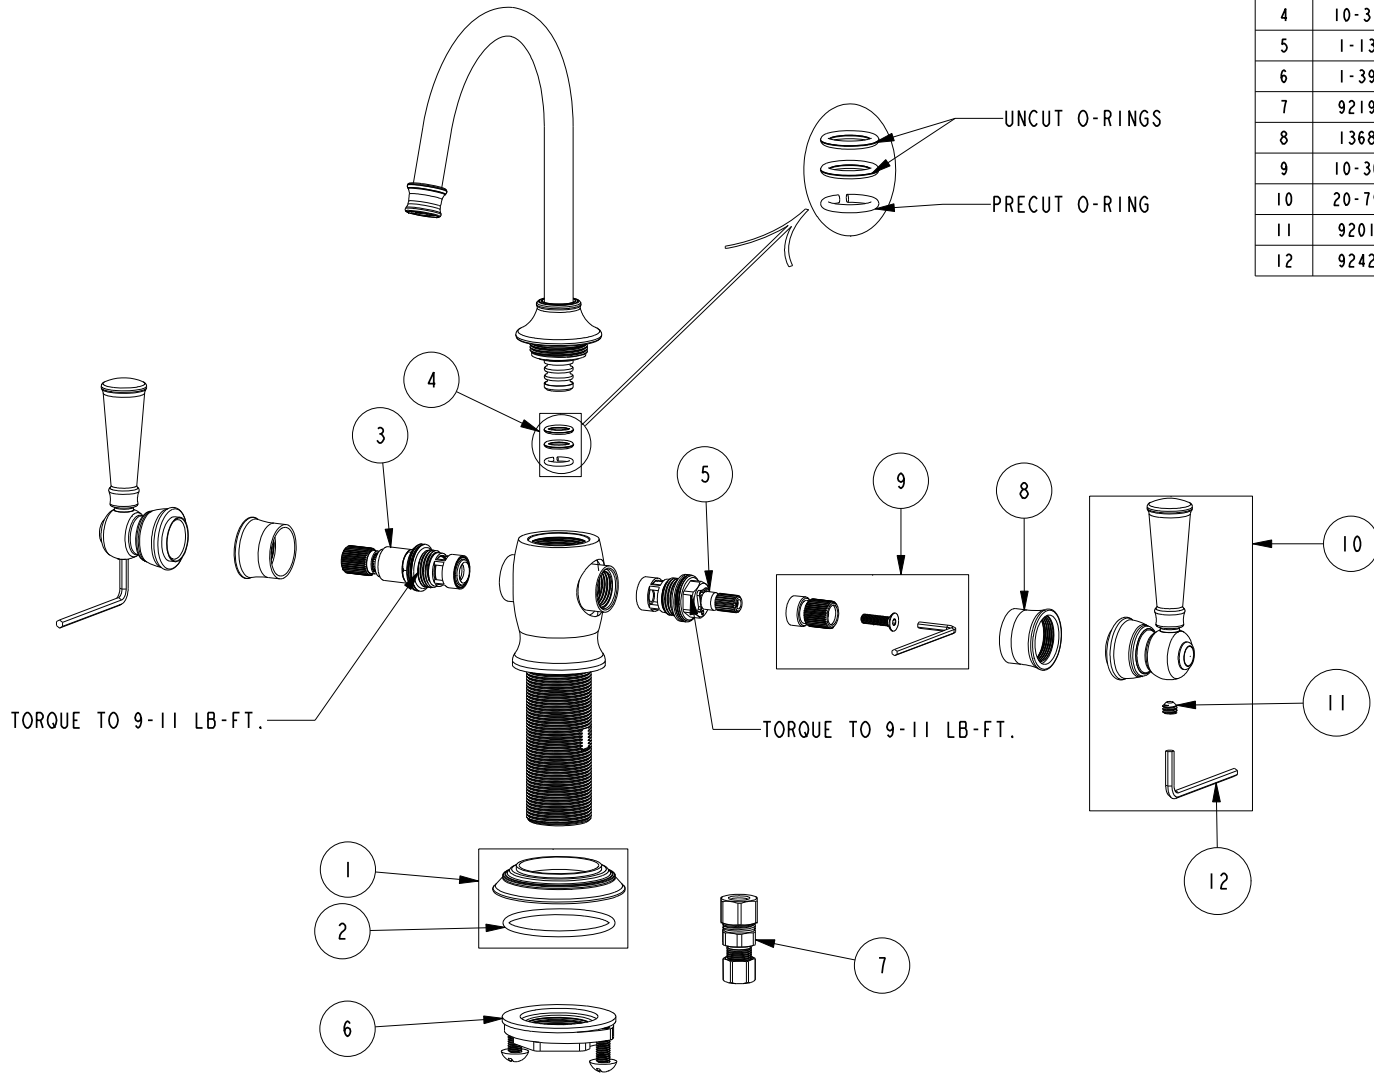

REPLACEMENT PARTS

ITEM	PT/ASSY	SPECIFY FINISH	DESCRIPTION
1	20-792	YES	ESCUTCHEON ASM
2	91762		O-RING, #2-132, EP, 50 DURO - GREY
3	5-067		3/8 SELF CLOSING CART. ASM.
4	10-310		WATER DISPENSER SPOUT O-RING KIT
5	1-134		CARTR 3/8 HOT 1/4 TR
6	1-393		1-1/8 18 UNEF MOUNTING KIT
7	92194		COUPLING, 3/8" X 1/4"
8	13682	YES	BONNET
9	10-306		CARTRIDGE STEM ADAPTER KIT
10	20-793	YES	HANDLE LEVER ASM
11	92017		SCRW, 1/4-20 X 3/16 SKT HD CUP PT SS
12	92422		HEX KEY, 1/8" ALLOY STEEL

HOT & COLD WATER DISPENSER
2470-5603

REV M EN-5056 10/14/25

NEWPORT BRASS

t: 949.417.5207 | www.newportbrass.com