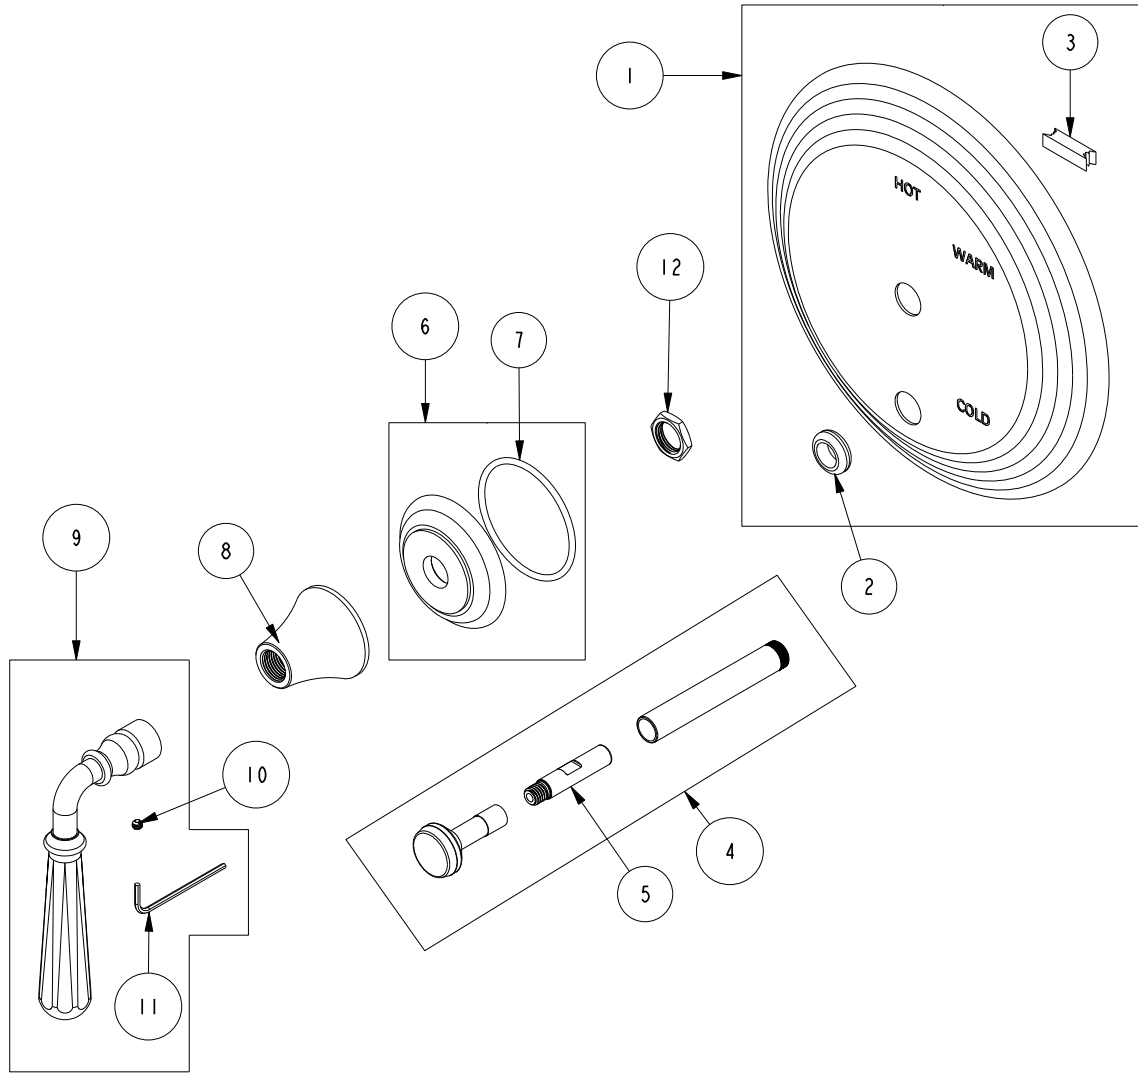

REPLACEMENT PARTS

ITEM	PT/ASSY	SPECIFY FINISH	DESCRIPTION
1	2-224	YES	COVERPLATE BP W/DIVERTER
2	91033		GROMMET
3	H-78		TAPE NEO
4	2-217	YES	DIVERTER TRIM KIT
5	91065		UPPER LINK PLASTIC DIVERTER
6	20-742	YES	ESCUTCHEON ASM
7	91753		O-RING, # 2-136, EP, 50 DURO - GREY
8	10095	YES	ESCUTCHEON, 900 SERIES
9	2-470	YES	LEVER HANDLE ASM W/8 FLATS
10	92000		SCREW 8 - 32 X 1/8 SS
11	10192		HEX KEY TOOL, #8 5/64
12	10259		HEX NUT 9/16 X 20 MADE

BP TRIM PLATE WITH DIVERTER
5-1742BP

REV D EN-4847 07/23/24

NEWPORT BRASS.

t: 949.417.5207 | www.newportbrass.com