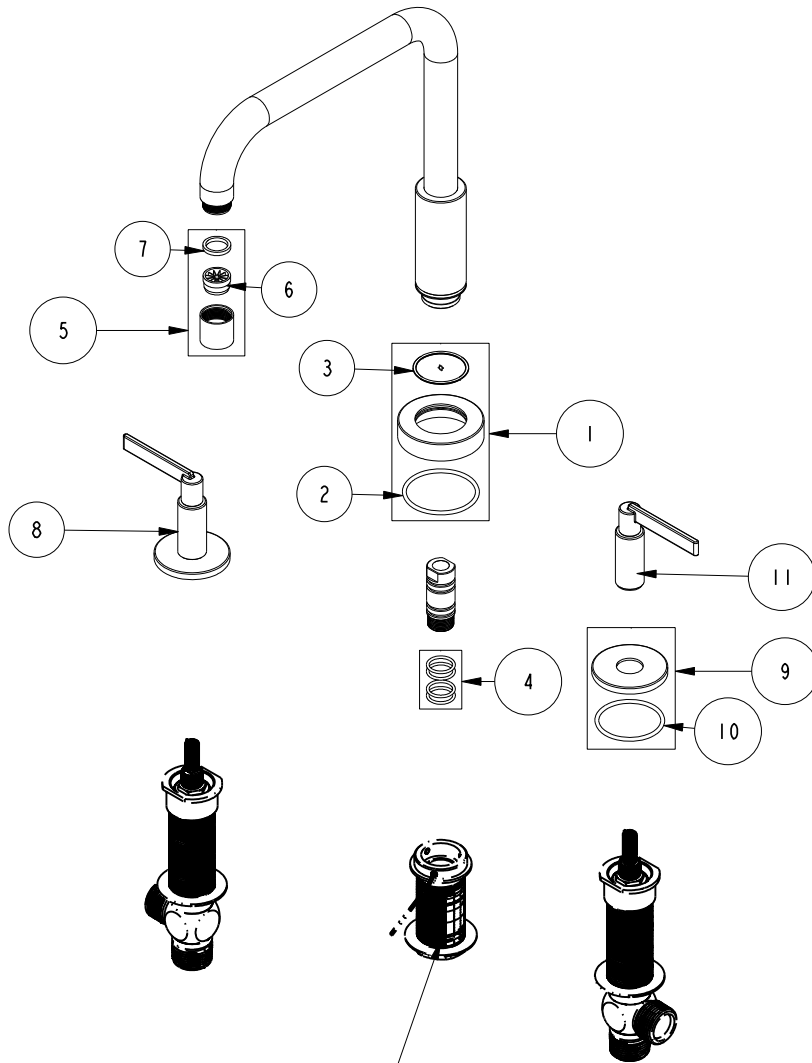

REPLACEMENT PARTS

ITEM	PT/ASSY	SPECIFY FINISH	DESCRIPTION
1	20-571	YES	R/T SPOUT BASE ASM
2	91773		O-RING, #2-133, 50 DURO
3	91764		O-RING, #2-027, EP, 50 DURO - GREY
4	10-378		O-RING KIT
5	2-403	YES	STREAM STRAIGHTENER JR ASSY
6	91330		STREAM STRAIGHTENER JUNIOR
7	91500		GSKT, .578 ID X .728 OD X .102 THK EPDM
8	3-721	YES	LEVER HANDLE TRIM
9	20-565	YES	ESCUTCHEON ASM
10	91768		O-RING, #2-130, EP, 50 DURO - GREY
11	20-566	YES	LEVER HANDLE ASM

PN: 1-697
SOLD SEPARATELY

ROMAN TUB DECK TRIM
3-3326

REV A EN-5018 06/26/25

NEWPORT BRASS.

t: 949.417.5207 | www.newportbrass.com