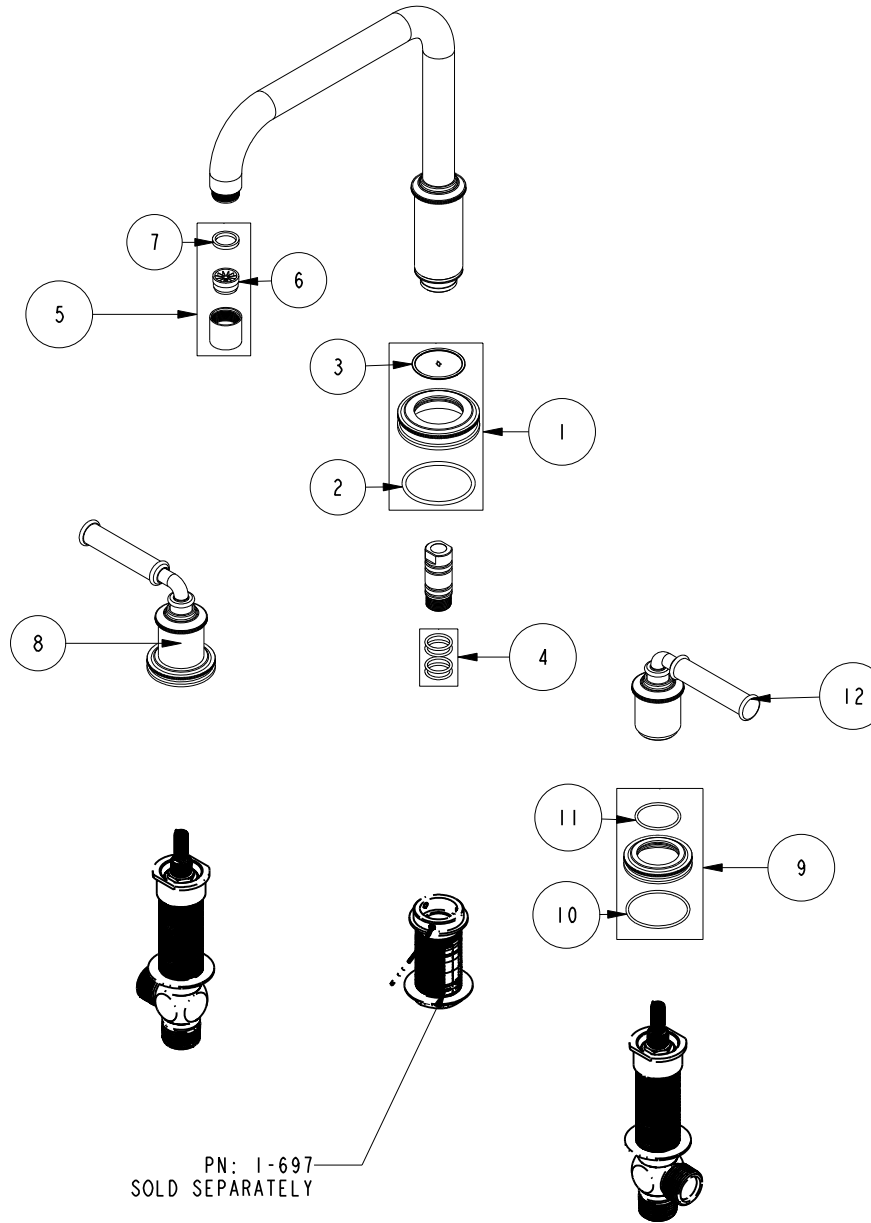

# REPLACEMENT PARTS

ITEM	PT/ASSY	SPECIFY FINISH	DESCRIPTION
1	20-580	YES	R/T SPOUT BASE ASM
2	91773		O-RING, #2-133, 50 DURO
3	91764		O-RING, #2-027, EP, 50 DURO - GREY
4	10-378		O-RING KIT
5	2-403	YES	STREAM STRAIGHTENER JR ASSY
6	91330		STREAM STRAIGHTENER JUNIOR
7	91500		GSKT, .578 ID X .728 OD X .102 THK EPDM
8	3-727	YES	LEVER HANDLE TRIM
9	20-671	YES	ESCUTCHEON ASM.
10	91759		O-RING, #2-030, 50 DURO
11	91144		O-RING, #2-024, EPDM, 65-75 DURO
12	20-577	YES	LEVER HANDLE ASM

ROMAN TUB DECK TRIM  
3-2946

REV A EN-5018 06/25/25

**NEWPORT BRASS.**

t: 949.417.5207 | www.newportbrass.com