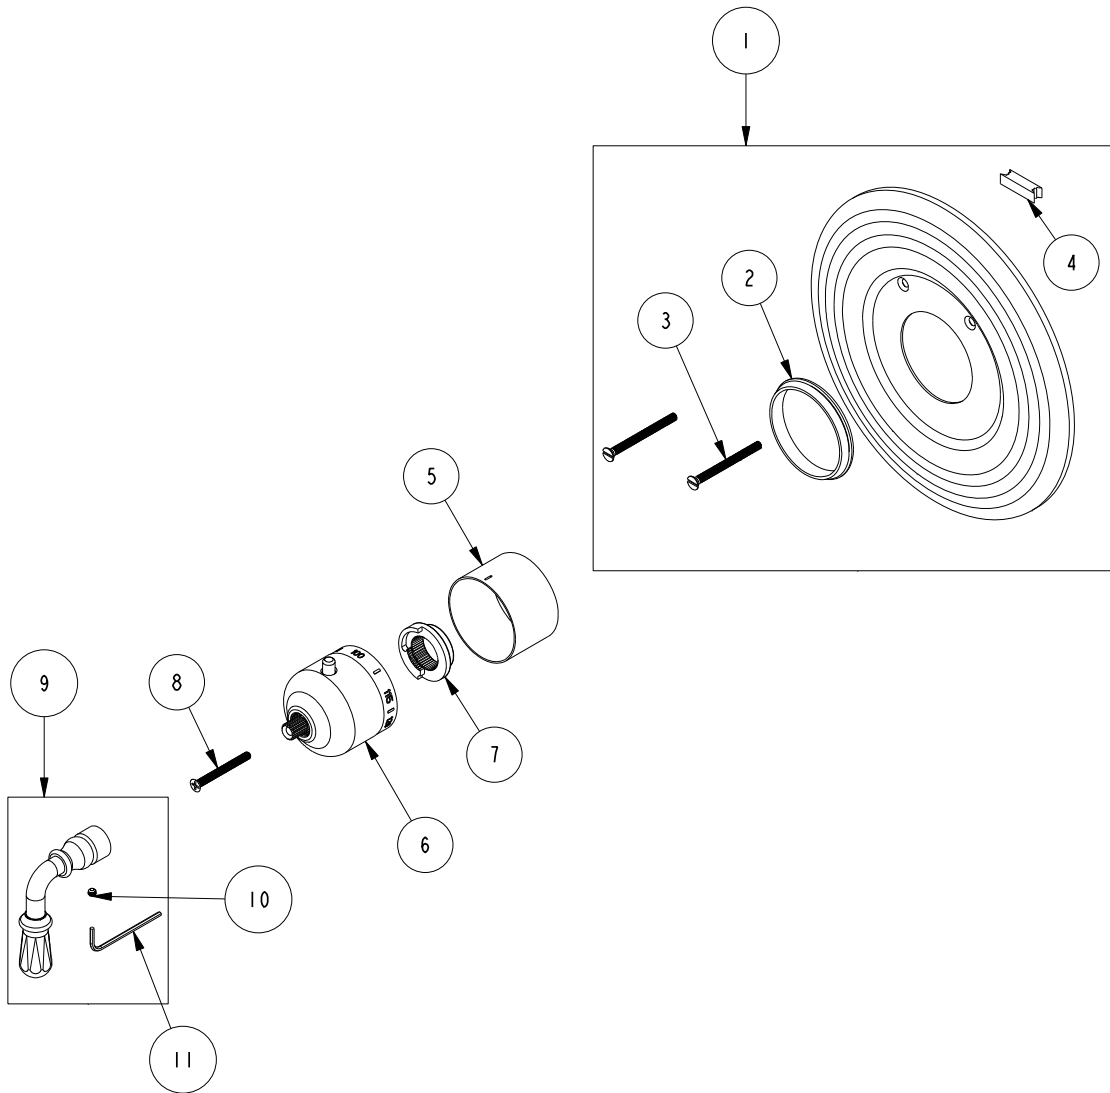

REPLACEMENT PARTS

ITEM	PT/ASSY	SPECIFY FINISH	DESCRIPTION
1	2-337	YES	THERMO ROUND PLATE ASSEMBLY
2	91311		GSKT RUBBER SLV/SHWR PLT
3	92075	YES	SCRW, 8-32 X 2 SLT FLT HD BRASS
4	H-78		TAPE NEO
5	11029	YES	SLEEVE - THERMO
6	2-336	YES	THERMO BONNET ASM - TRAD
7	91308		TEMP LIMIT STOP - THERMO
8	92113		SCRW, M4 X .7 X 40 PHL FLT HD SS
9	2-470	YES	THERMO LEVER HANDLE ASM
10	92000		SCREW 8 - 32 X 1/8 SS
11	10192		HEX KEY TOOL, #8 5/64

**ROUND TRIM THERMO
3-1744TR**

REV C EN-4972 04/03/25

NEWPORT BRASS.

t: 949.417.5207 | www.newportbrass.com