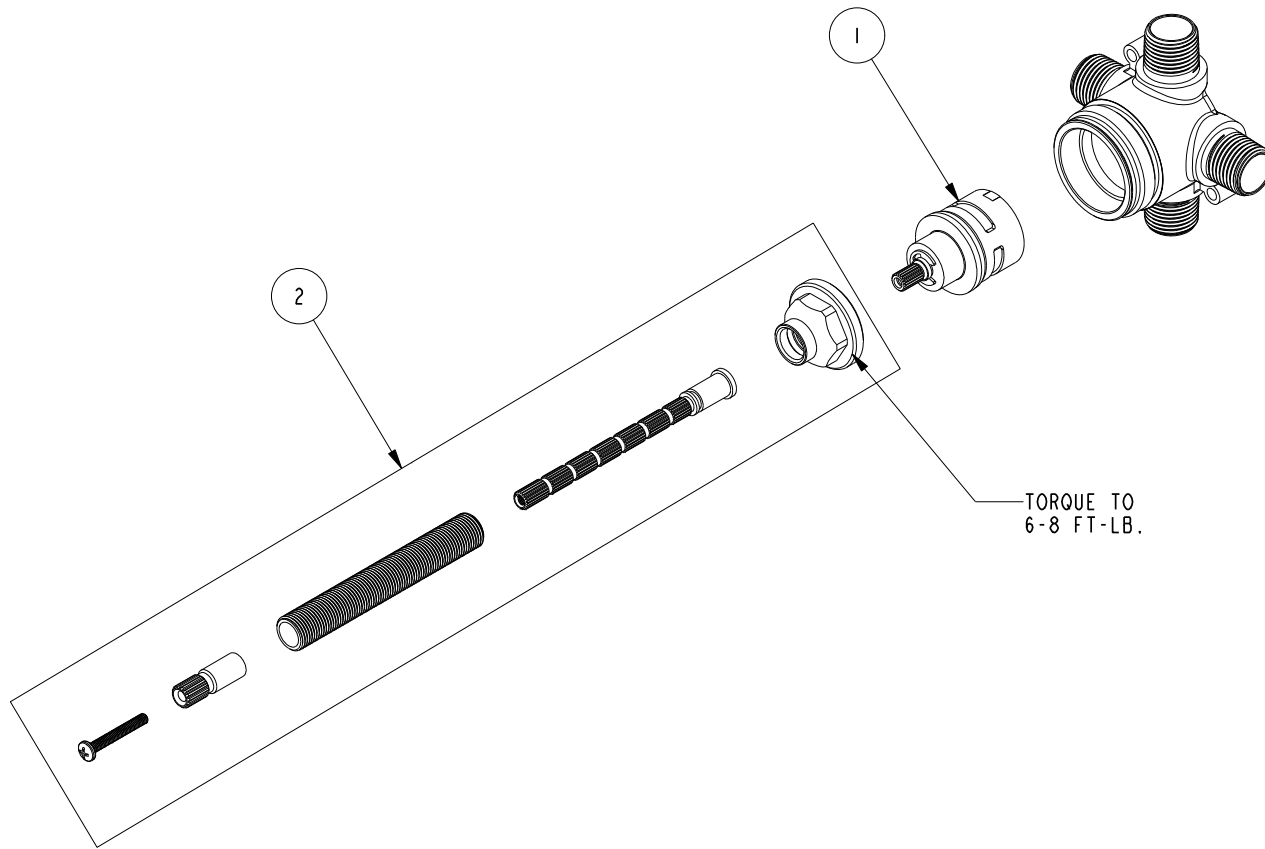

REPLACEMENT PARTS

ITEM	PT/ASSY	SPECIFY FINISH	DESCRIPTION
1	1-356		CARTRIDGE, 5 FUNCTION, 1 SHUT-OFF
2	10-383		DIVERTER VALVE STEM REPLACEMENT KIT

1/2" IN-WALL DIVERTER VALVE
1-702

REV C EN-5038 07/18/25